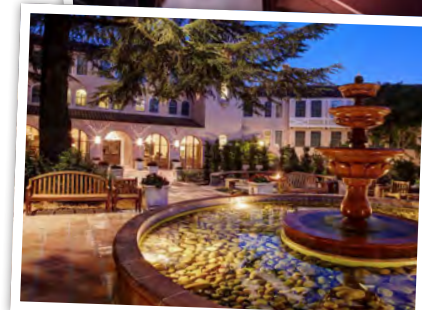

¹From any major metropolitan airport in the 48 contiguous U.S.